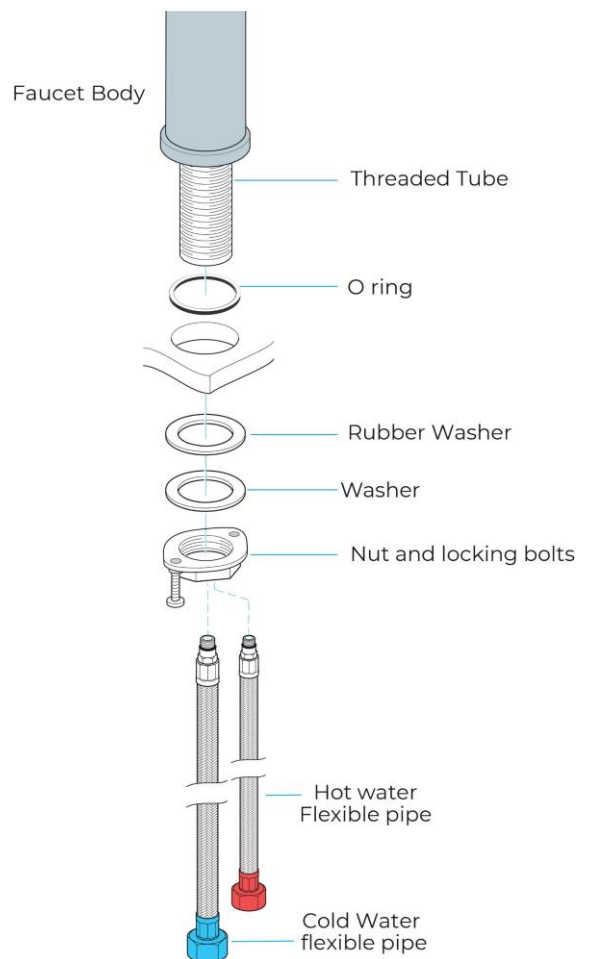

## REGGIO NELL'EMILIA DECK MOUNT SINGLE HANDLE FAUCET WITH HOT/COLD WATER MIXER SPECS

### Specs:

- Type : Bathroom Sink Faucet
- Valve Core Material : Ceramic
- Surface Treatment : Painted
- Installation Type : Deck Mount
- Style : Single Holder Single Hole
- Style : Contemporary
- Number of Handle : Single Handle
- Hot & Cold Water : Yes
- Faucet Mount : Single Hole
- Type : Ceramic Plate Spool
- Finish : White