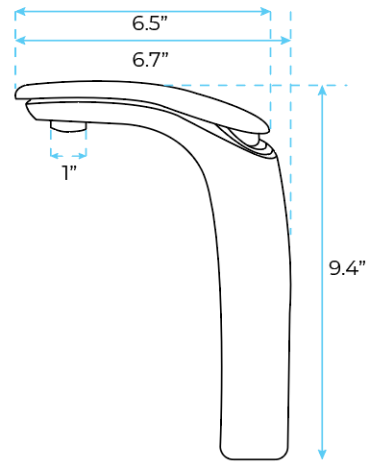

## REGGIO NELL'EMILIA DECK MOUNT SINGLE HANDLE FAUCET WITH HOT/COLD WATER MIXER SPECS

### Specs:

- Type : Bathroom Sink Faucet
- Valve Core Material : Ceramic
- Surface Treatment : Painted
- Installation Type : Deck Mount
- Style : Single Holder Single Hole
- Style : Contemporary
- Number of Handle : Single Handle
- Hot & Cold Water : Yes
- Faucet Mount : Single Hole
- Type : Ceramic Plate Spool
- Finish : White